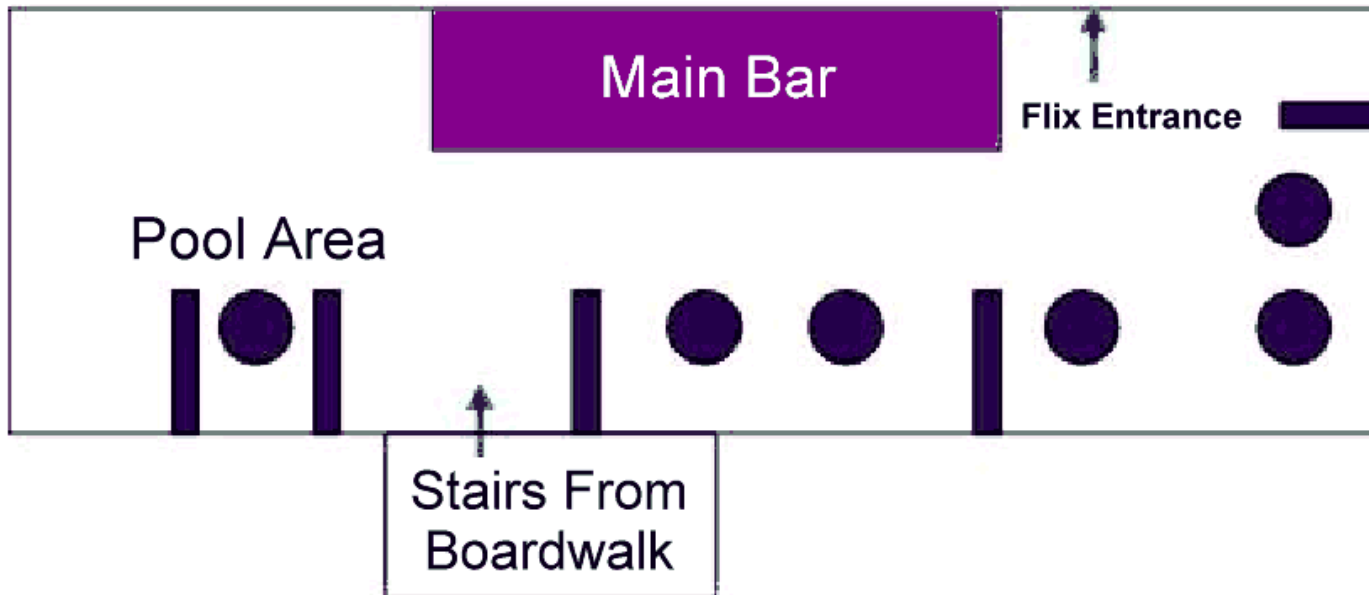

Where Flix is held.

 Flix is held in the Loughborough Students Union Auditorium.

 There are two entrances

 Entrance via downstairs bar for members (1)

 Entrance via upstairs bar for non-members (2)

Entrance 1 (Members)

Entrance 2 (Non-members)

Union : Big Curvy Bar (1st Floor)

Showing Times & Film Types

Sundays:-

-  Recent films & blockbusters
-  14:30 and 19:30

Tuesdays:-

-  Art house & Older films
-  1st film 19:30
-  2nd film between 21:30 and 22:00