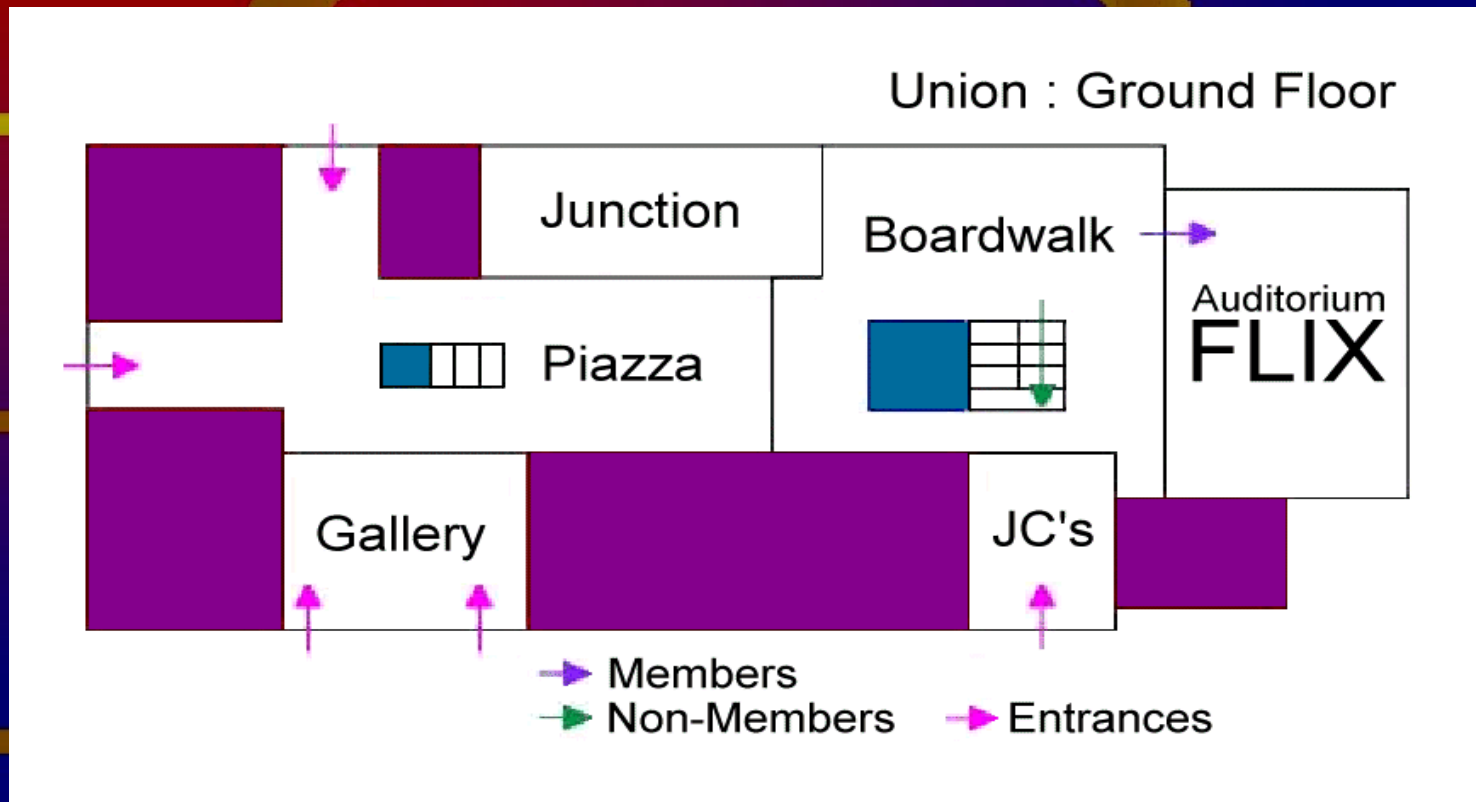

Introduction to Flix

By

Peter Knight, David Lawson,
Alec Tomlins & Elizabeth Woodburne

What is Flix?

- 🎬 Flix is the Loughborough Students Cinema.
- 🎬 It is a fully functional 400 seat cinema.
- 🎬 It has Dolby stereo surround sound.
- 🎬 Catering & beverages are available and can be taken into showings.
- 🎬 Member of British Federation of Film Societies (BFFS).

Where Flix is held.

 Flix is held in the Loughborough Students Union Auditorium.

 There are two entrances

 Entrance via downstairs bar for members (1)

 Entrance via upstairs bar for non-members (2)

Entrance 1 (Members)

Entrance 2 (Non-members)

Union : Big Curvy Bar (1st Floor)

Showing Times & Film Types

Sundays:-

-  Recent films & blockbusters
-  14:30 and 19:30

Tuesdays:-

-  Art house & Older films
-  1st film 19:30
-  2nd film between 21:30 and 22:00